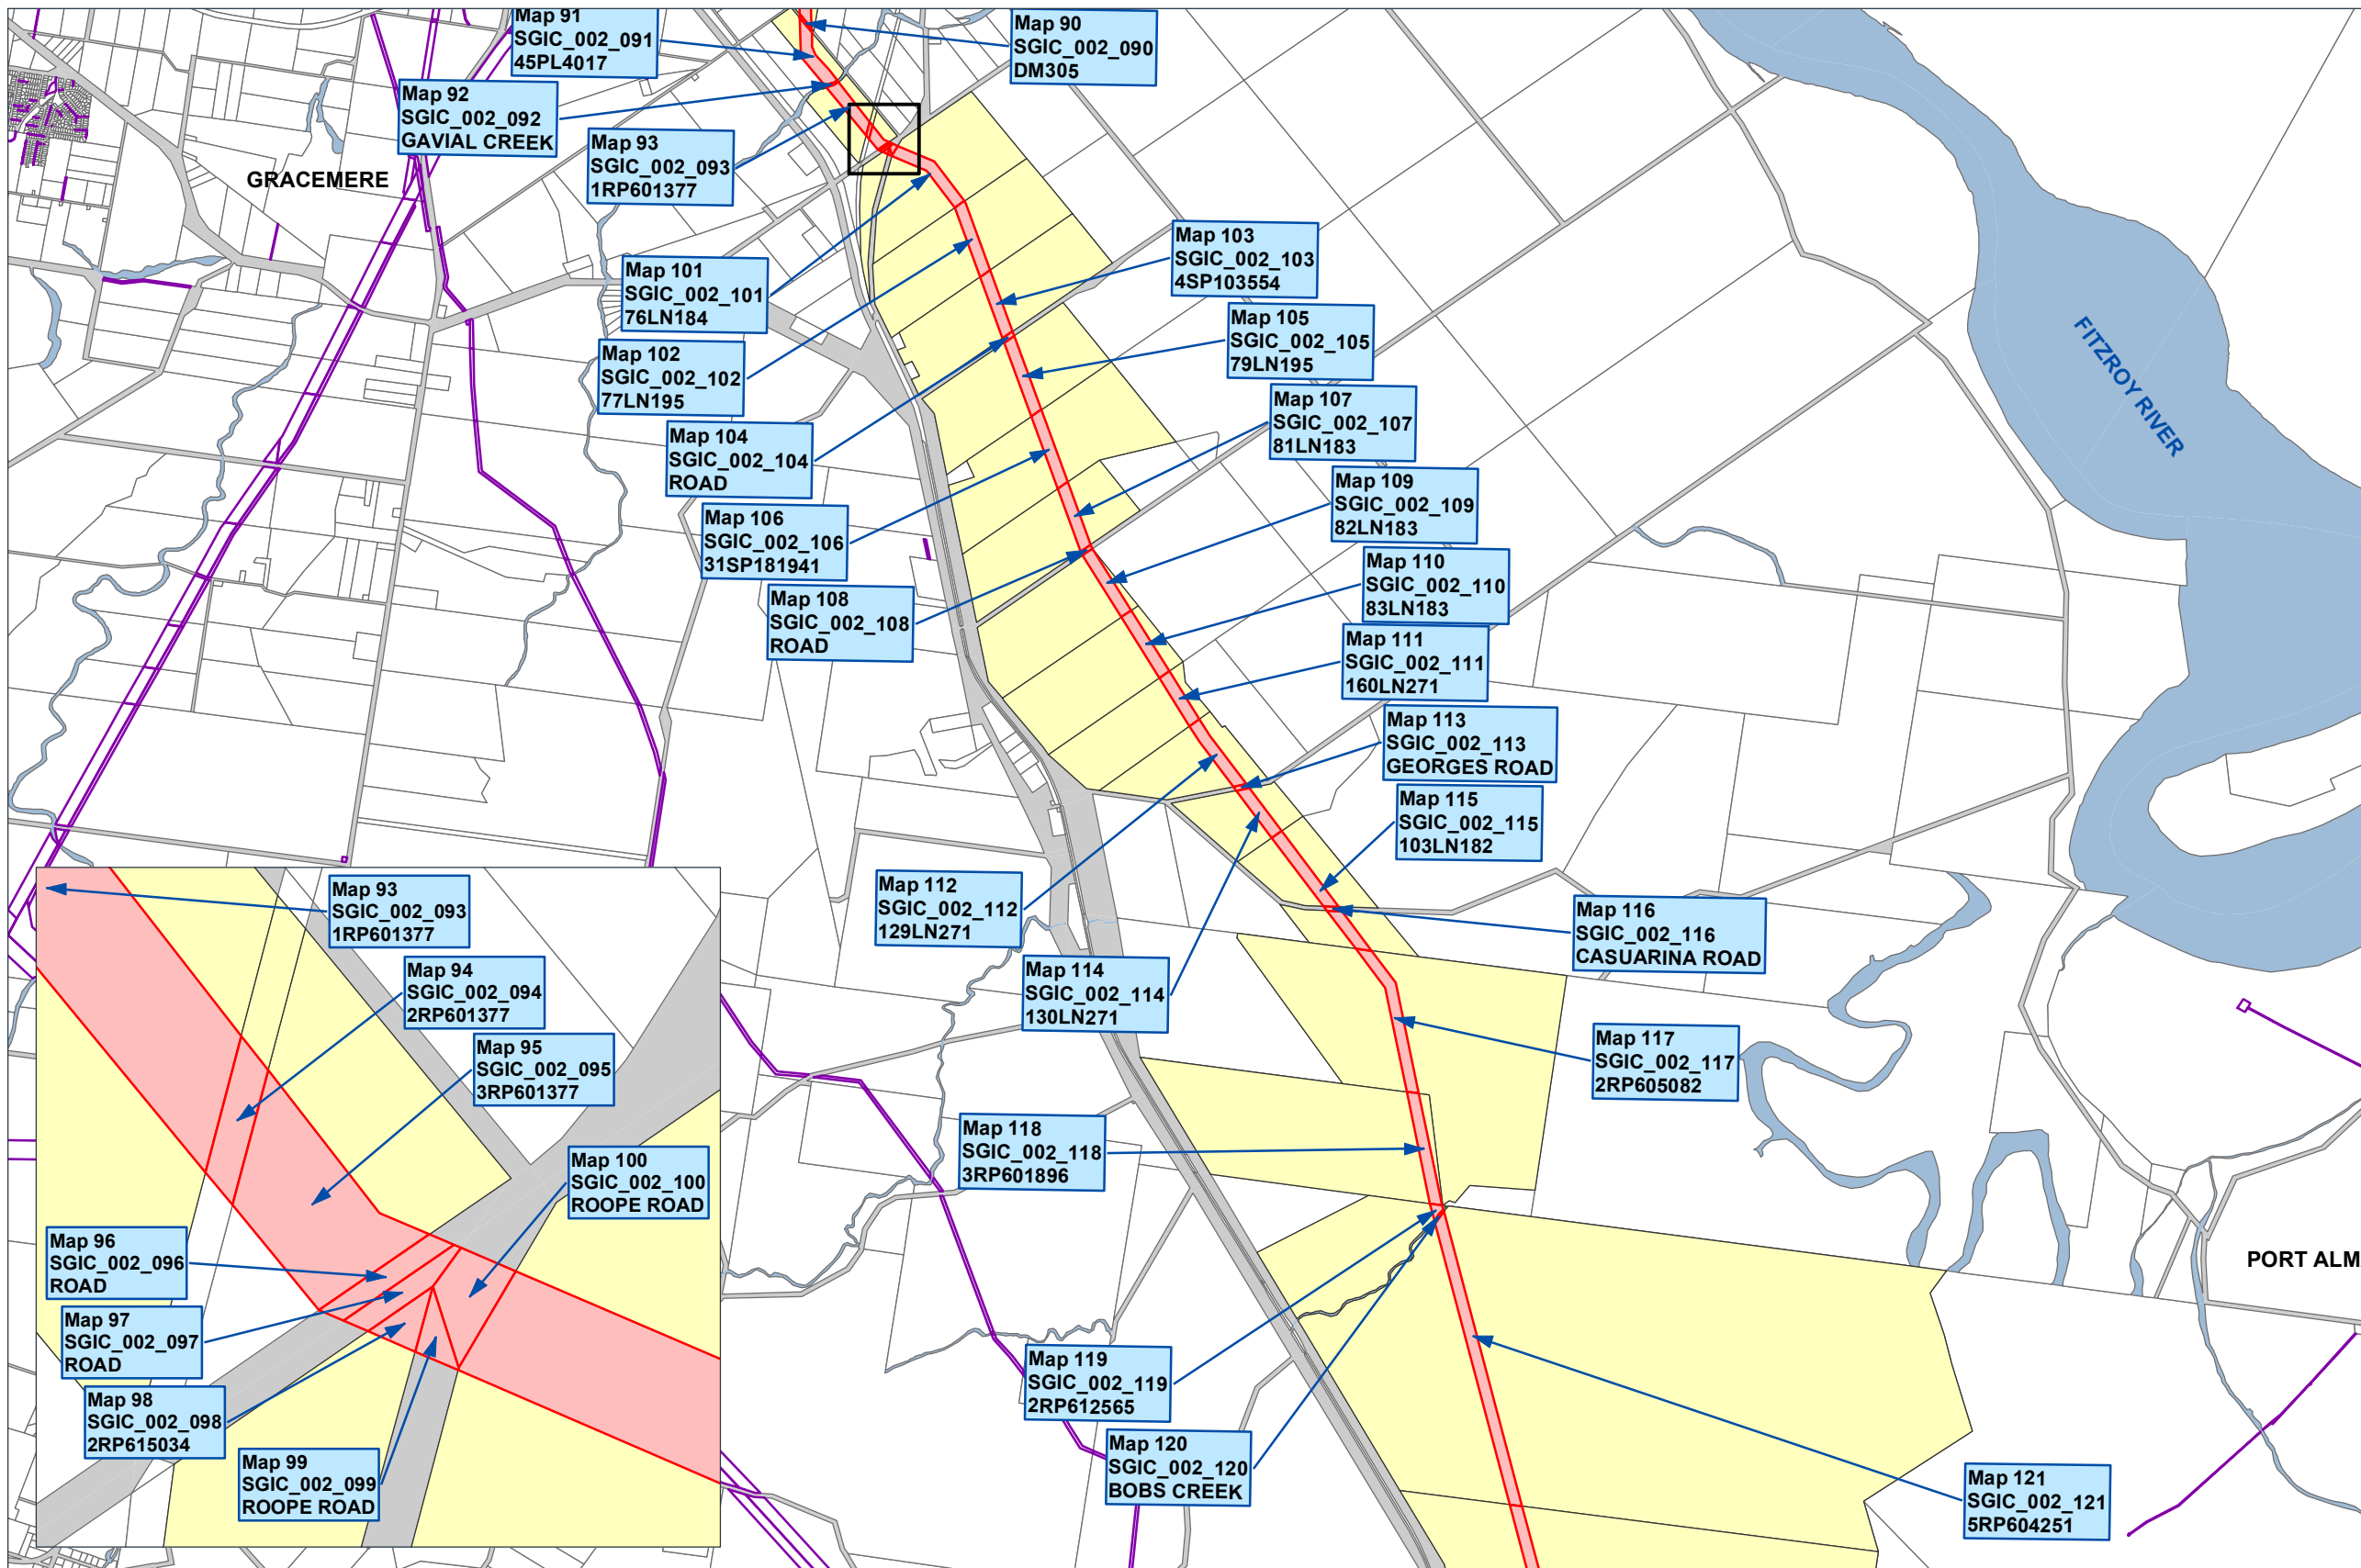

Stanwell-Gladstone Infrastructure Corridor State Development Area

Inset Map 3 of 5

Legend

- █ Stanwell-Gladstone Infrastructure Corridor
- █ State Development Area
- █ Affected property
- █ Property boundary
- █ Existing easement
- █ Road casements
- █ Rivers and water bodies

Map produced by the Department of State Development, Manufacturing, Infrastructure and Planning Spatial Services Unit, 4/06/2019