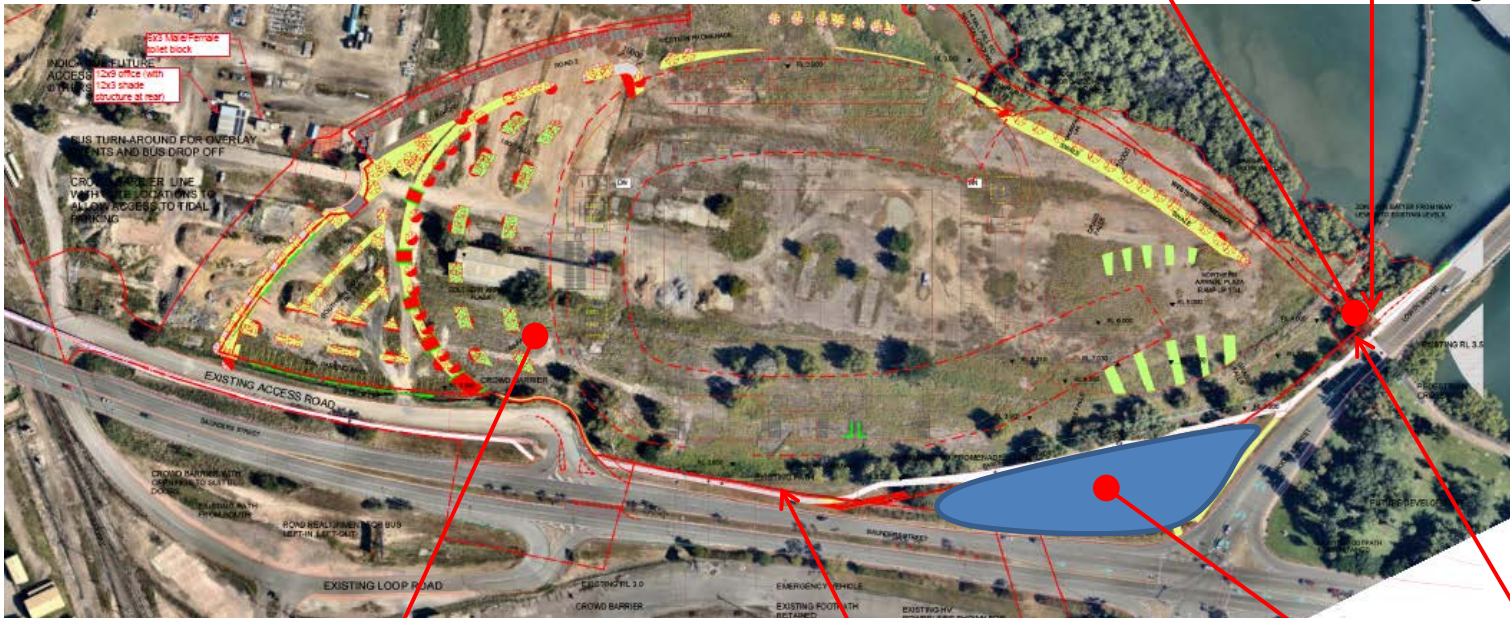

Shade cloth to fence to begin along this section first

Media Carpark

600 metres path between Media Carpark and Media Event Location

Council Works

Media Event Location