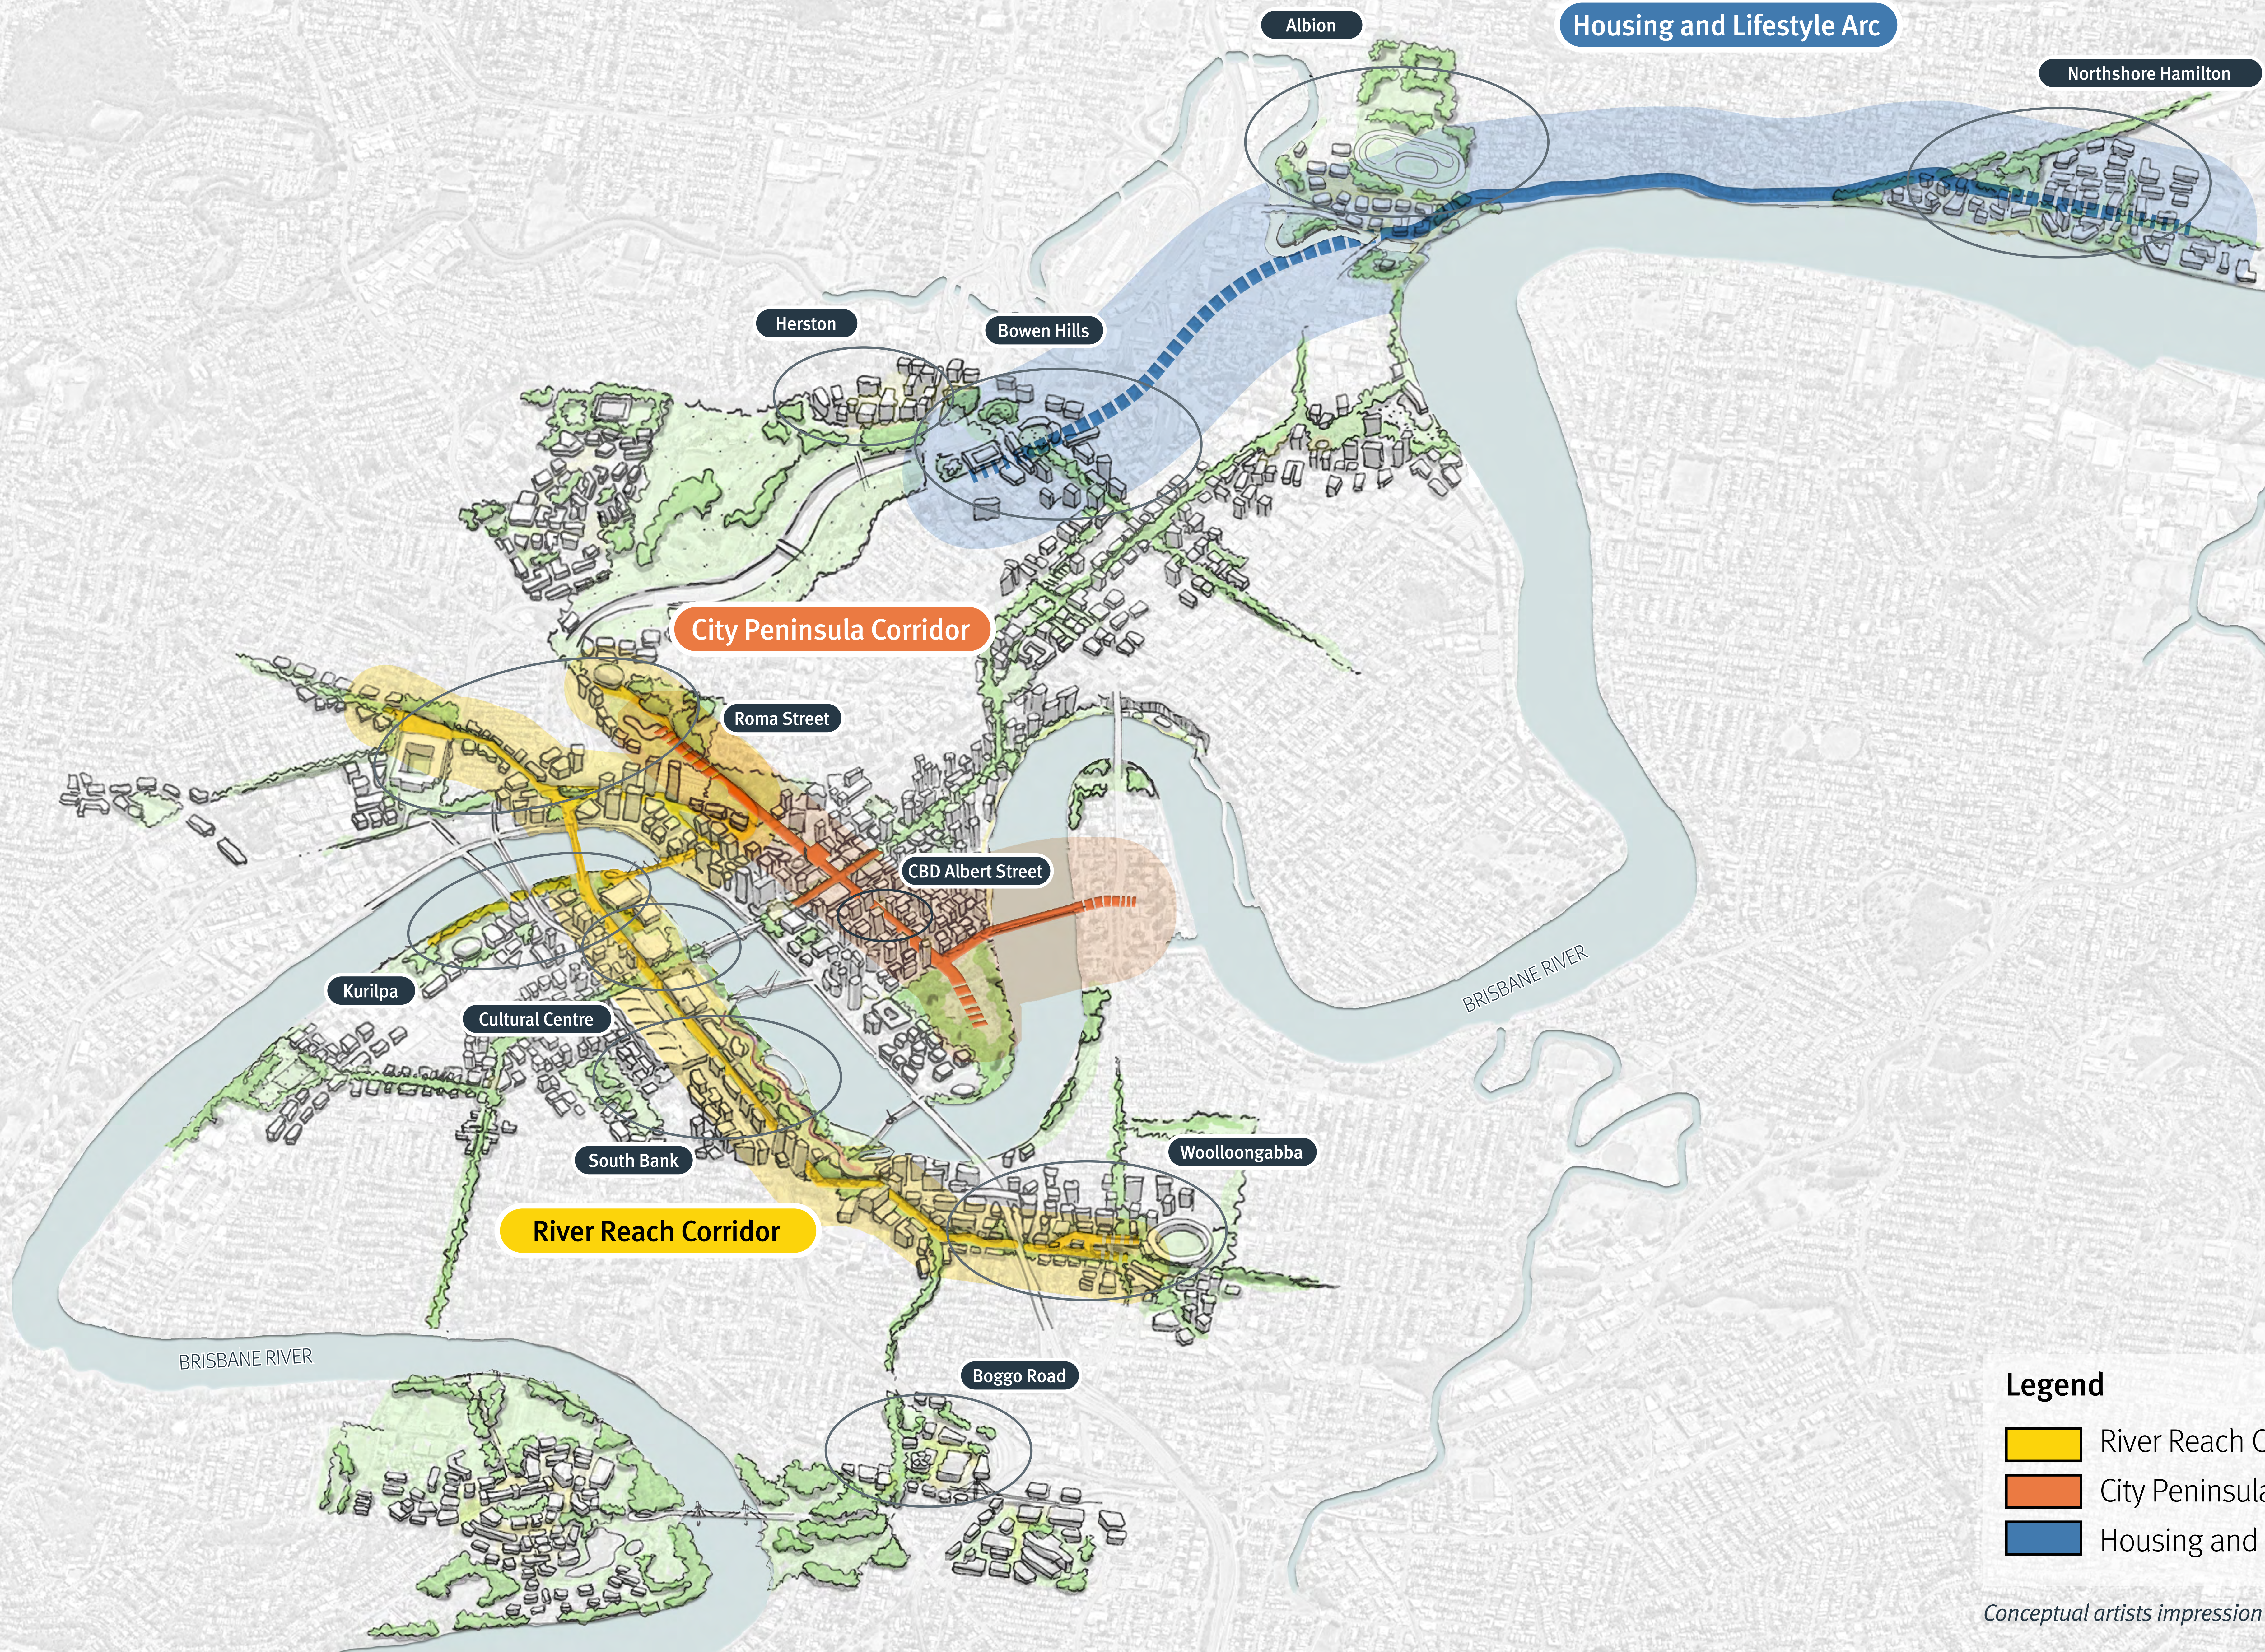

CONNECTED PRECINCTS PROGRAM

- Legend**
- River Reach Corridor
 - City Peninsula Corridor
 - Housing and Lifestyle Arc

Conceptual artists impression - not final design

RIVER REACH CORRIDOR - WALKABLE SPINE

CELEBRATING OUR CLIMATE, CULTURE, AND VENUES FOR MAJOR EVENTS AND PUBLIC GATHERINGS.

Conceptual artists impression only - delivery subject to design, planning and future funding decisions by Government