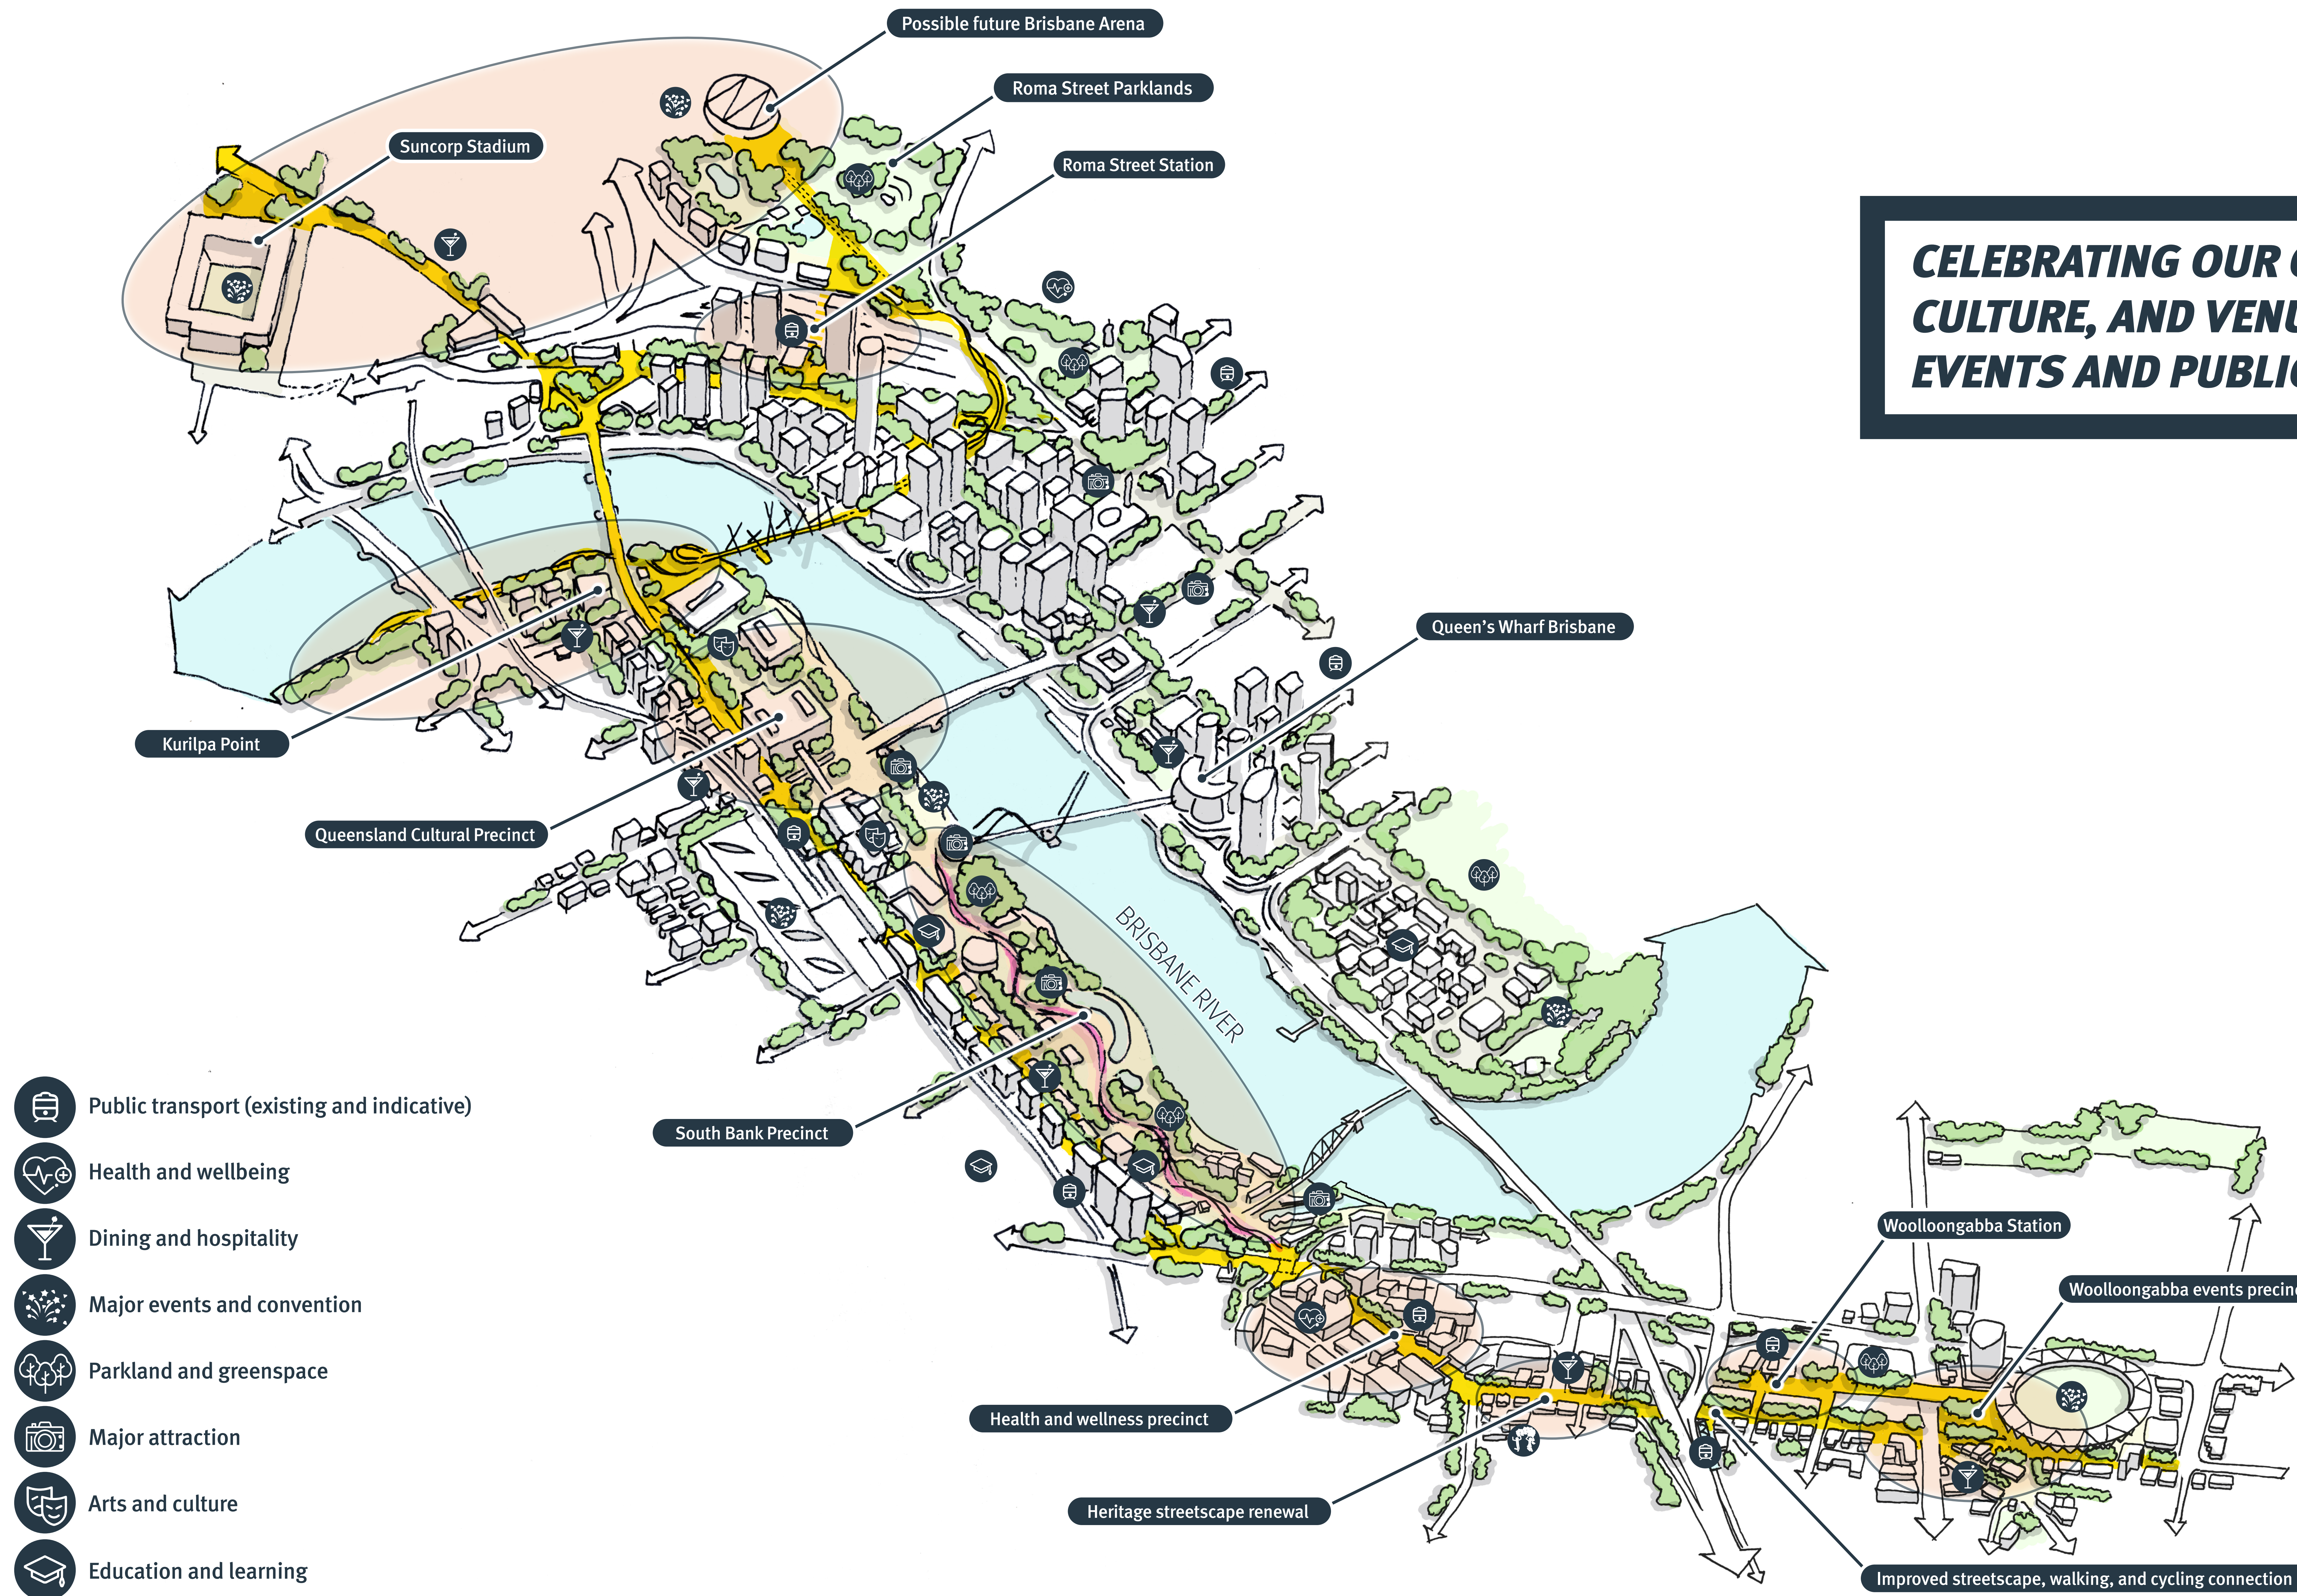

CONNECTED PRECINCTS PROGRAM

- Legend**
- River Reach Corridor
 - City Peninsula Corridor
 - Housing and Lifestyle Arc

Conceptual artists impression - not final design

RIVER REACH CORRIDOR - WALKABLE SPINE

CELEBRATING OUR CLIMATE, CULTURE, AND VENUES FOR MAJOR EVENTS AND PUBLIC GATHERINGS.

Conceptual artists impression only - delivery subject to design, planning and future funding decisions by Government